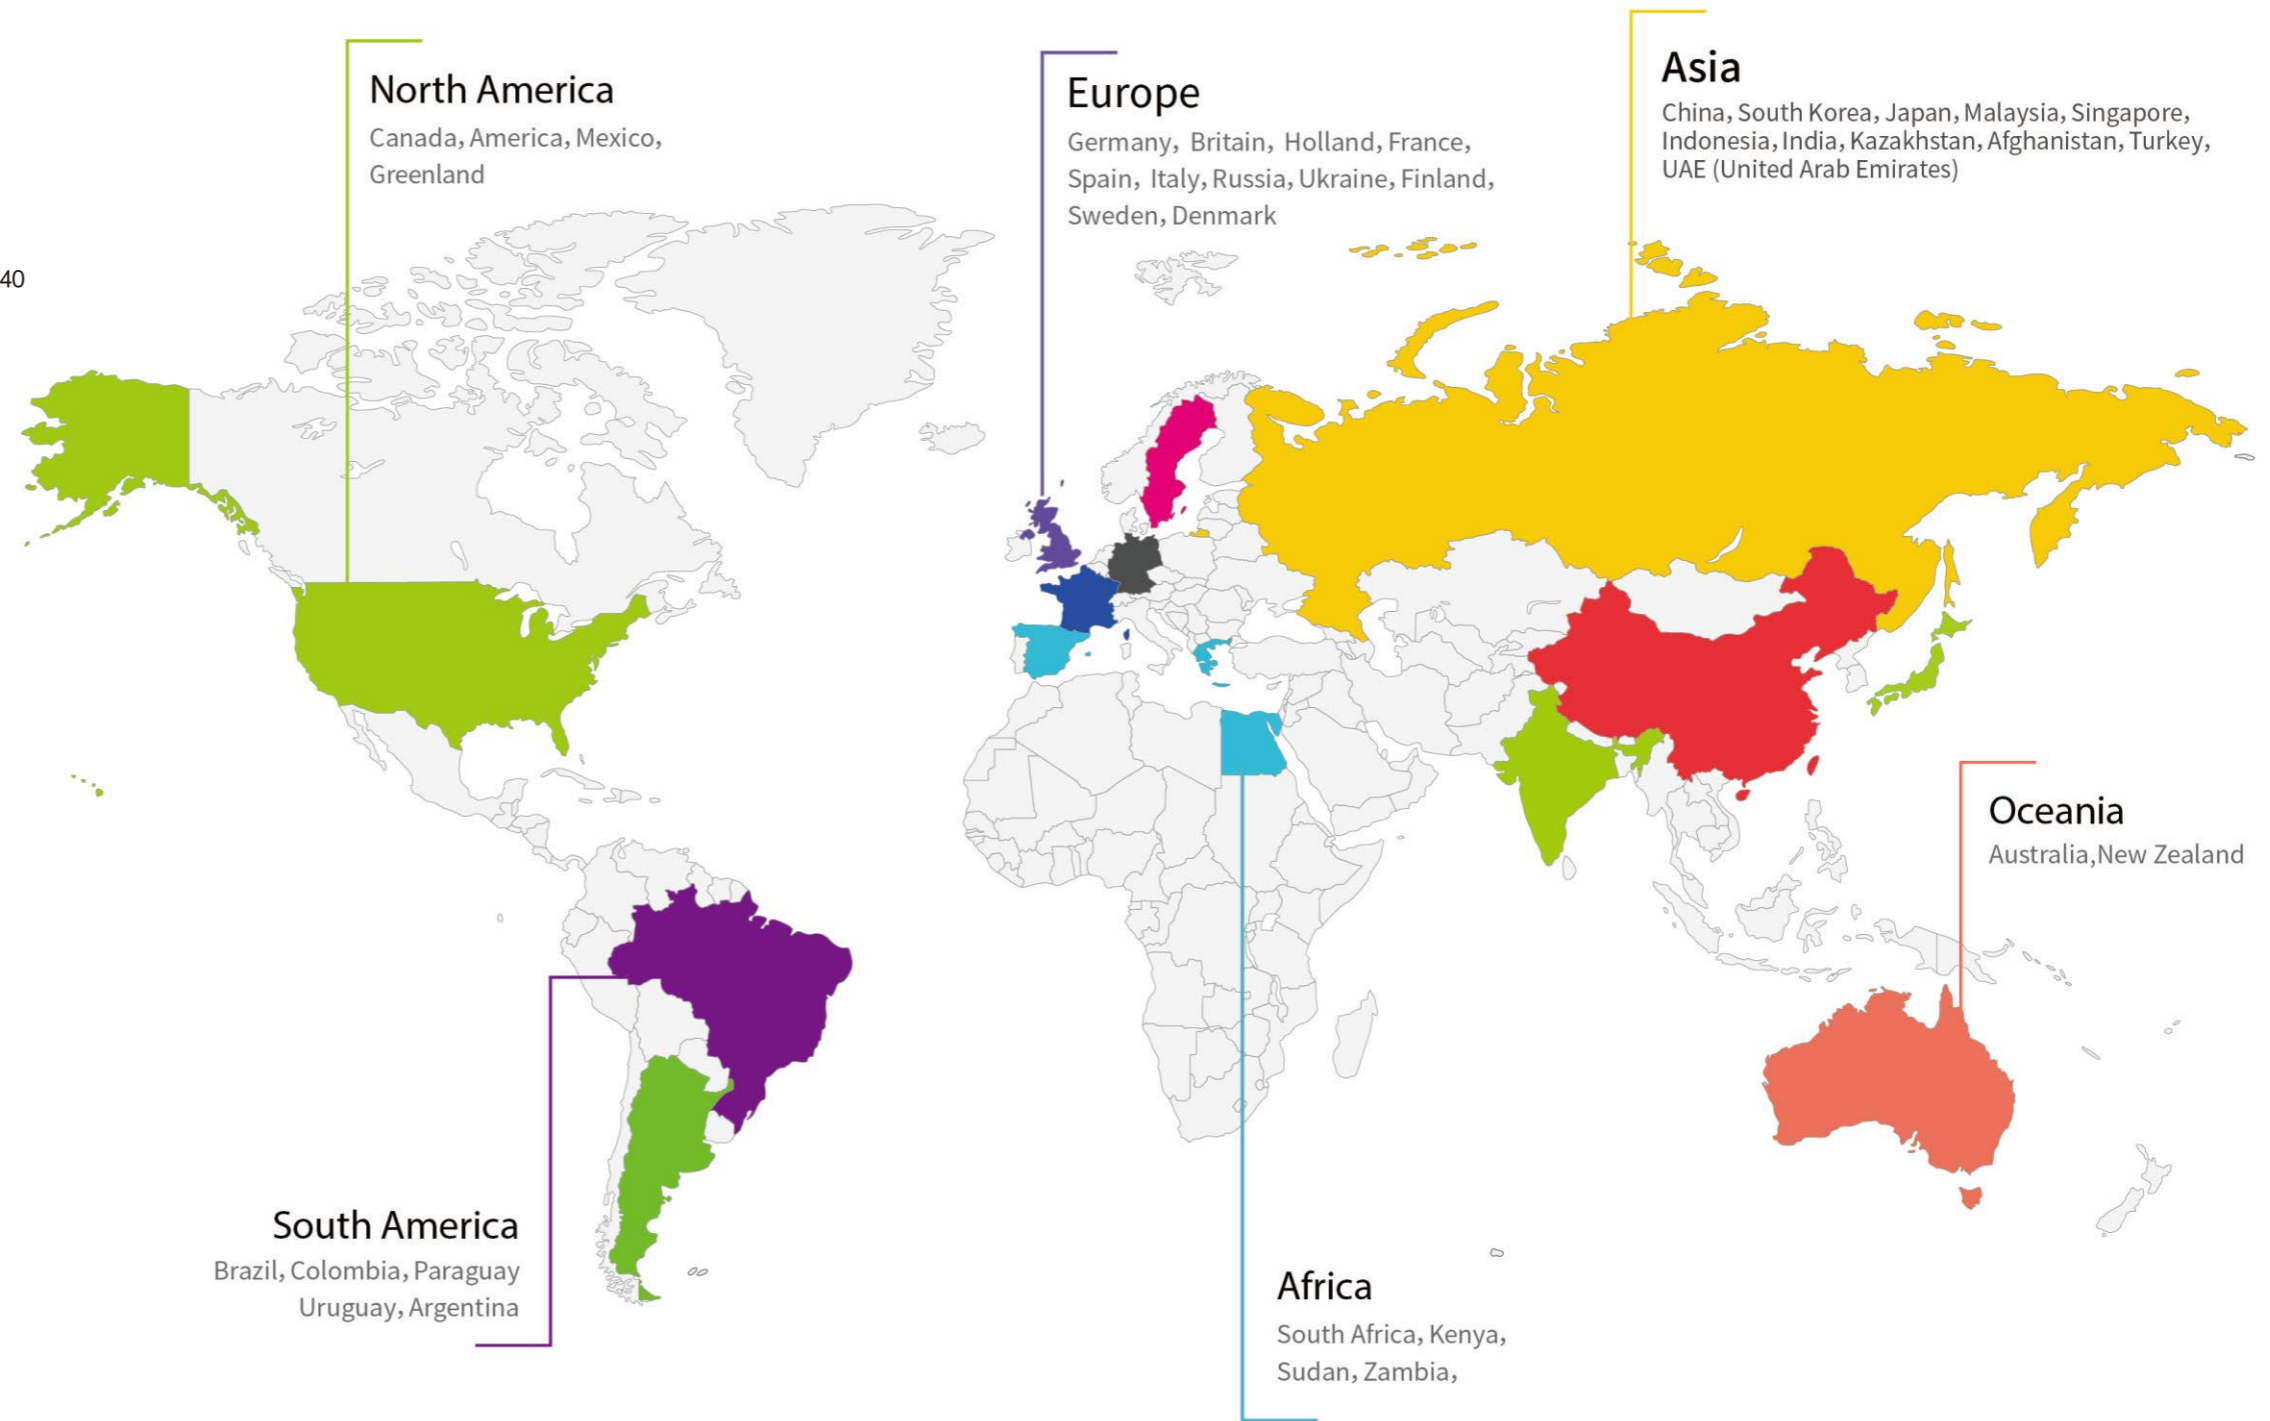

工厂地址：浙江省宁波慈溪市新浦镇新胜路5号

Bantian Handmade Cultural and Creative Park, Longgang District, Shenzhen, Guangdong Province

展厅地址：广东省深圳市龙岗区坂田街道手造文化创意园

www.kugerl.com Jack@kugerl.com Tel:+86 138-1986-6146 Jack

Empower Intelligent Lifestyle

International Sales Network

Professional technology research and development team, Extensive production experience, Complete laboratory equipment, International certificates. Kugerl has exported products to USA, Germany, England, France, Spain, South Africa, New Zealand, Brazil, Uruguay, Australia and so on more than 40 countries.