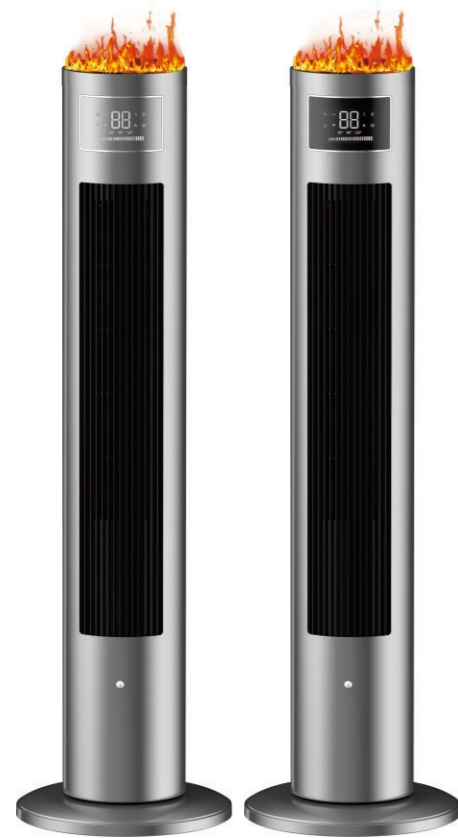

CONTENTS

NO.01

HEATER/AIR FRYER

Heater-Tower Fan Combo you can enjoy year-round comfort.

Colorful Ambient Light Atomizing Humidifier

HP2368R

- Product Size: 1215*275*275mm
- Package Dimensions: 260*260*1200mm
- Carton Size: 260*260*1200mm
- Net Weight: 9kg/pcs
- Gross Weight: 10.6kg/pcs
- Weight: 8.6kg/Carton
- Quantity: 1 pcs/Carton
- Mode Options: 12 modes
- Rated Power: 3000W
- Heating Element: PTC
- Exterior Material: ABS
- Rated Frequency: 50-60HZ