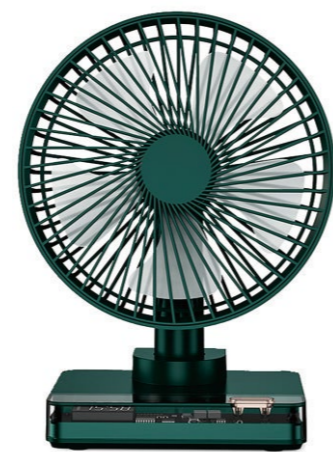

Mini desk fan to enjoy the natural breeze

Enjoy the natural breeze

DF11-A

- Product Size: 214*164*109mm
- Package Dimensions: 218*168*113mm
- Carton Size: 580*520*445mm
- Net Weight: 437g
- Gross Weight: 557g
- Quantity: 30pcs/Carton
- Weight: 18.1kg/Carton
- Exterior Material: ABS+PP
- Power: 4W
- Capacity: 3600mAh
- Charging Time: 4.5H
- Color: green White