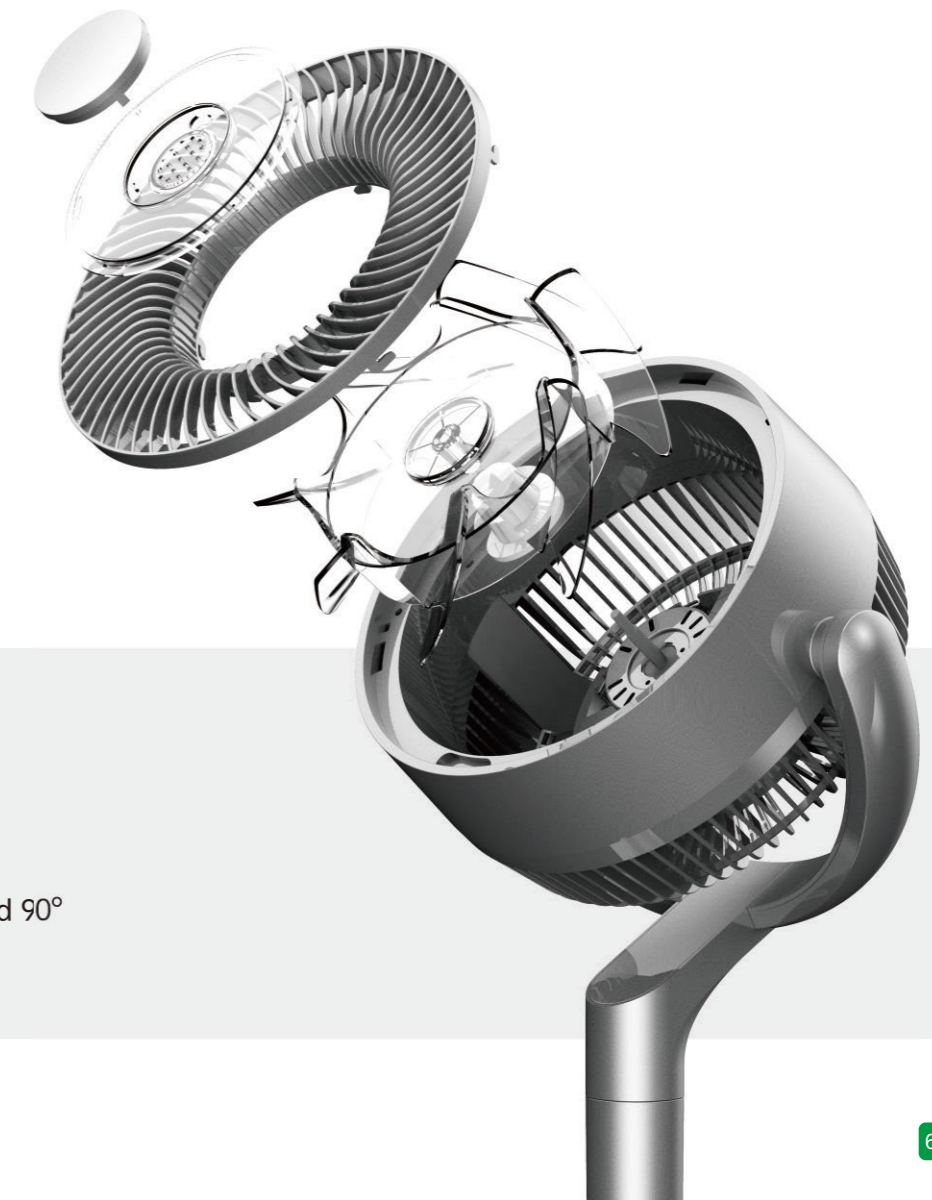

LED display

large airflow

remote control

Three airflow levels

timing function

FXY2046

- Product Size: 358*288*1100mm
- Package Dimensions: 688*220*398mm
- Carton Size: 688*220*398mm
- Net Weight: 4.8kg
- Gross Weight: 6.0kg
- Weight: 6.0kg
- Quantity: 3 pcs/Carton
- Mode Options: 3 modes
- Rated Power: 45W
- Exterior Material: ABS+PP
- Rated Frequency: 50HZ
- Color: customizable

CIRCULATING
FAN

Offline Voice
Soft Ambient Light

ABS+PP shell material
Copper-clad aluminum motor
long service life125°
wide-angle left and right panning head 90°

Air cooling circulating fan

Portable storage for both platform and ground use